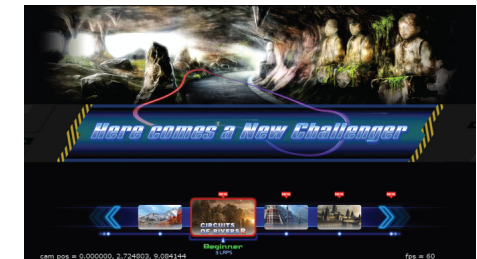

Features

- Camera takes pre-race picture of players before the race so you can see where the guy you want to beat is on the track!
- In the first 30 seconds of the battle, other players can join the race. The race will start all over again if a new player has joined.
- Built in Artificial-Intelligence keeps multi-player races exciting until the end!

Bonus races

Unlock tracks

Unlock cars

Select your track

Select your czar

Race

A new challenger enters

Assembled	Dimensions	D1730mm	W1050mm	H2075mm	270kgs		D68"	W41"	H82"	595lbs
Shipping	Dimensions	D1870mm	W1240mm	H2210mm	421kgs		D74"	W49"	H87"	928lbs