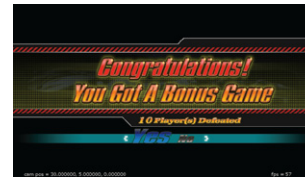

Storm Racer | Wahlap | Video

Feel the thunder of Storm Racers! The perfect driving game for racers of all ages! Are you fast enough to race with the storm?

Linkable up to 8 players | 42" LCD screen | 12 tracks | 14 cars | Force feed-back | 4.1 Sound & Subwoofer | Striking LED lit cabinet

Gameplay

Players can race across 12 tracks, 6 of which must be unlock, with 14 cars, 7 of which have to be unlocked.

Features

- Camera takes pre-race picture of players before the race so you can see where the guy you want to beat is on the track!
- In the first 30 seconds of the battle, other players can join the race. The race will start all over again if a new player has joined.
- Built in Artificial-Intelligence keeps multi-player races exciting until the end!

Bonus races